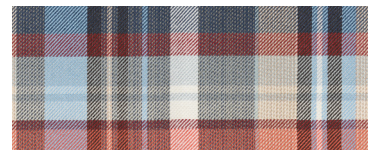

# Madras

Performance Woven Fabric

Indoor / Outdoor Fabric

10 Colorways

Free of Added FR Chemicals / PFAS Free

Meet Madras, a mod plaid with retro-cool sensibility. This handsome check balances a soft wool-like hand and subtle color melding, perfect for practically any setting. Madras' vivid palette favors bold style moments with shades like Picnic and Mosaic, while monochrome Gypsum chills it out. With stain, bleach and UV resistance, Madras is high on the cool factor but low on maintenance within high traffic settings, indoors and out.

**Gypsum** 1012414

**Bespoke** 1012408

**Woodland** 1012412

**Aura** 1012407

**Tiramisu** 1012413

**Alfresco** 1012411

**Electric** 1012410

**Moroccan** 1012409